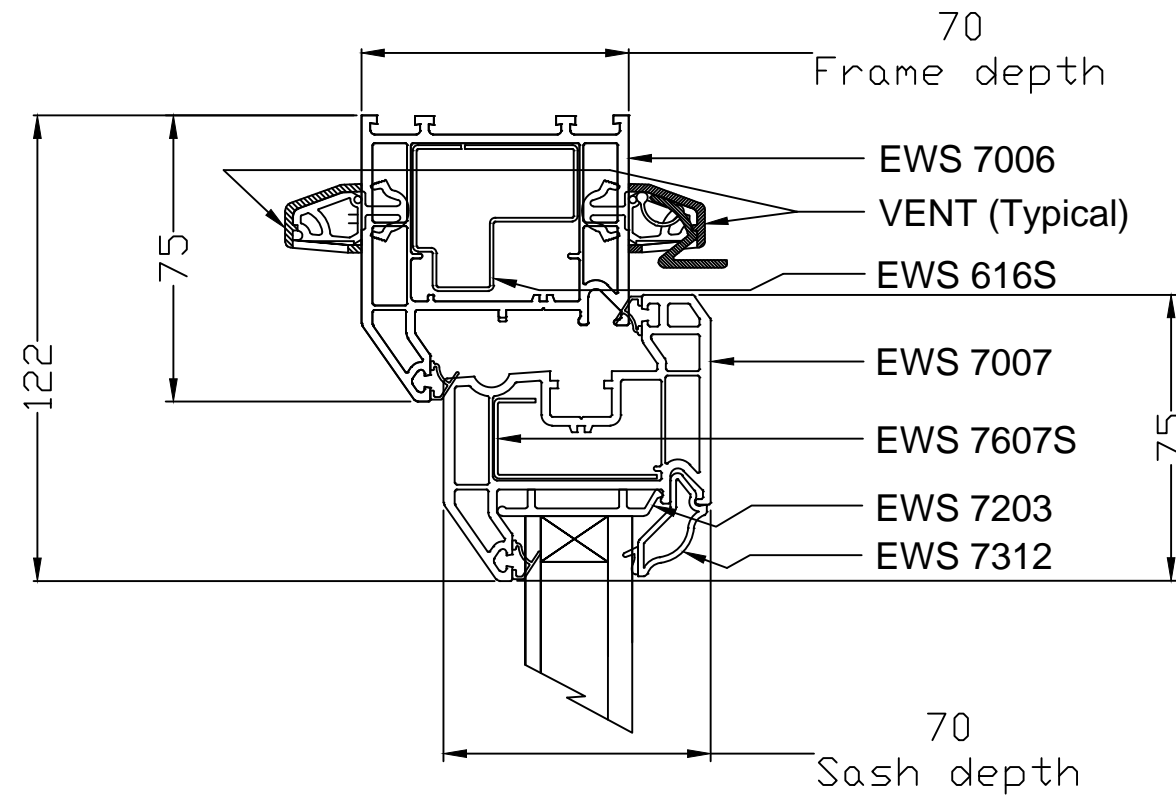

Typical Tilt & Turn Style Window

Section 'A - A'

Section 'B - B'

Section 'C - C'

24 Howlett Way,
Thetford,
Norfolk.
IP24 1HZ
Tel : 01842 763529
Fax : 01842 752398

Revision Details:	First Issue
Date:	22/01/15
By:	D Marshall
Revision:	-
Revision Details:	
Date:	
By:	
Revision:	

Project Ref:	Eurologik 70 Windows & Doors Typical Sectional Details
--------------	--

Drawing Title:	Tilt & Turn Style Window
----------------	--------------------------

Drawing Status:	For Information
-----------------	-----------------

Drawn:	D Marshall
Checked:	D Sismey
Date:	22/01/15
Scale: (A3)	1:20; 1:2 U.O.S.
Sheet:	2 of 4

Dwg. Number:	Eurocell Windows & Doors
--------------	--------------------------