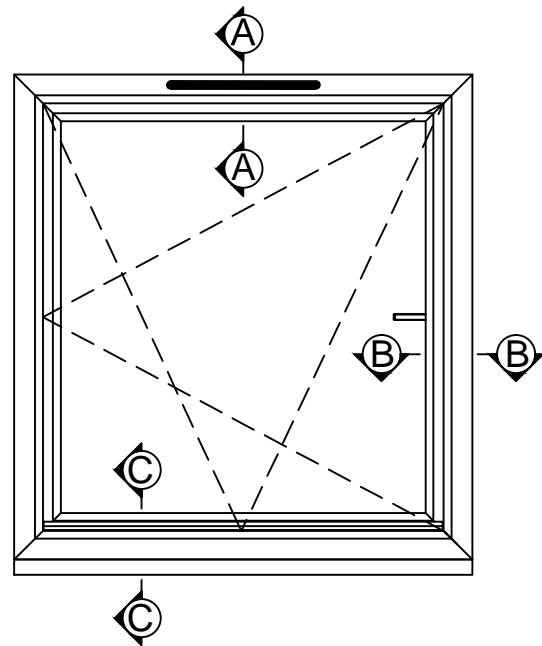

Typical Tilt & Turn Style Window

Section 'A - A'

Section 'B - B'

Section 'C - C'

24 Howlett Way,
Thetford,
Norfolk.
IP24 1HZ
Tel : 01842 763529
Fax : 01842 752398

Revision Details:	First Issue
Date:	22/01/15
By:	D Marshall
Revision:	-
Revision Details:	
Date:	
By:	
Revision:	

Project Ref:	Eurologik 70 Windows & Doors Typical Sectional Details
--------------	--

Drawing Title:	Tilt & Turn Style Window
----------------	--------------------------

Drawing Status:	For Information
-----------------	-----------------

Drawn:	D Marshall
Checked:	D Sismey
Date:	22/01/15
Scale: (A3)	1:20; 1:2 U.O.S.
Sheet:	2 of 4

Dwg. Number:	Eurocell Windows & Doors
--------------	--------------------------