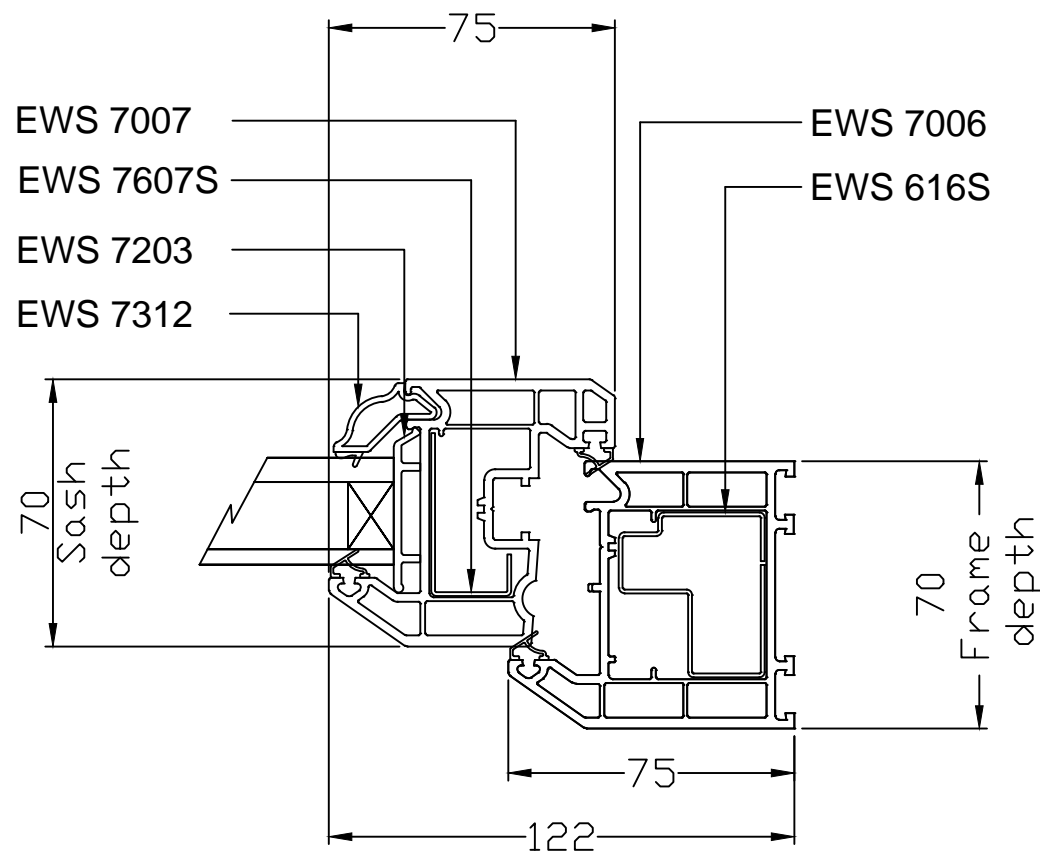

Typical Tilt & Turn Style Window

Section 'A - A'

Section 'B - B'

Section 'C - C'

24 Howlett Way,
Thetford,
Norfolk.
IP24 1HZ
Tel : 01842 763529
Fax : 01842 752398

Revision Details:	First Issue
Date:	22/01/15
By:	D Marshall
Revision:	-
Revision Details:	
Date:	
By:	
Revision:	

Project Ref:	Eurologik 70 Windows & Doors Typical Sectional Details
--------------	--

Drawing Title:	Tilt & Turn Style Window
----------------	--------------------------

Drawing Status:	For Information
-----------------	-----------------

Drawn:	D Marshall
Checked:	D Sismey
Date:	22/01/15
Scale: (A3)	1:20; 1:2 U.O.S.
Sheet:	2 of 4

Dwg. Number:	Eurocell Windows & Doors
--------------	--------------------------