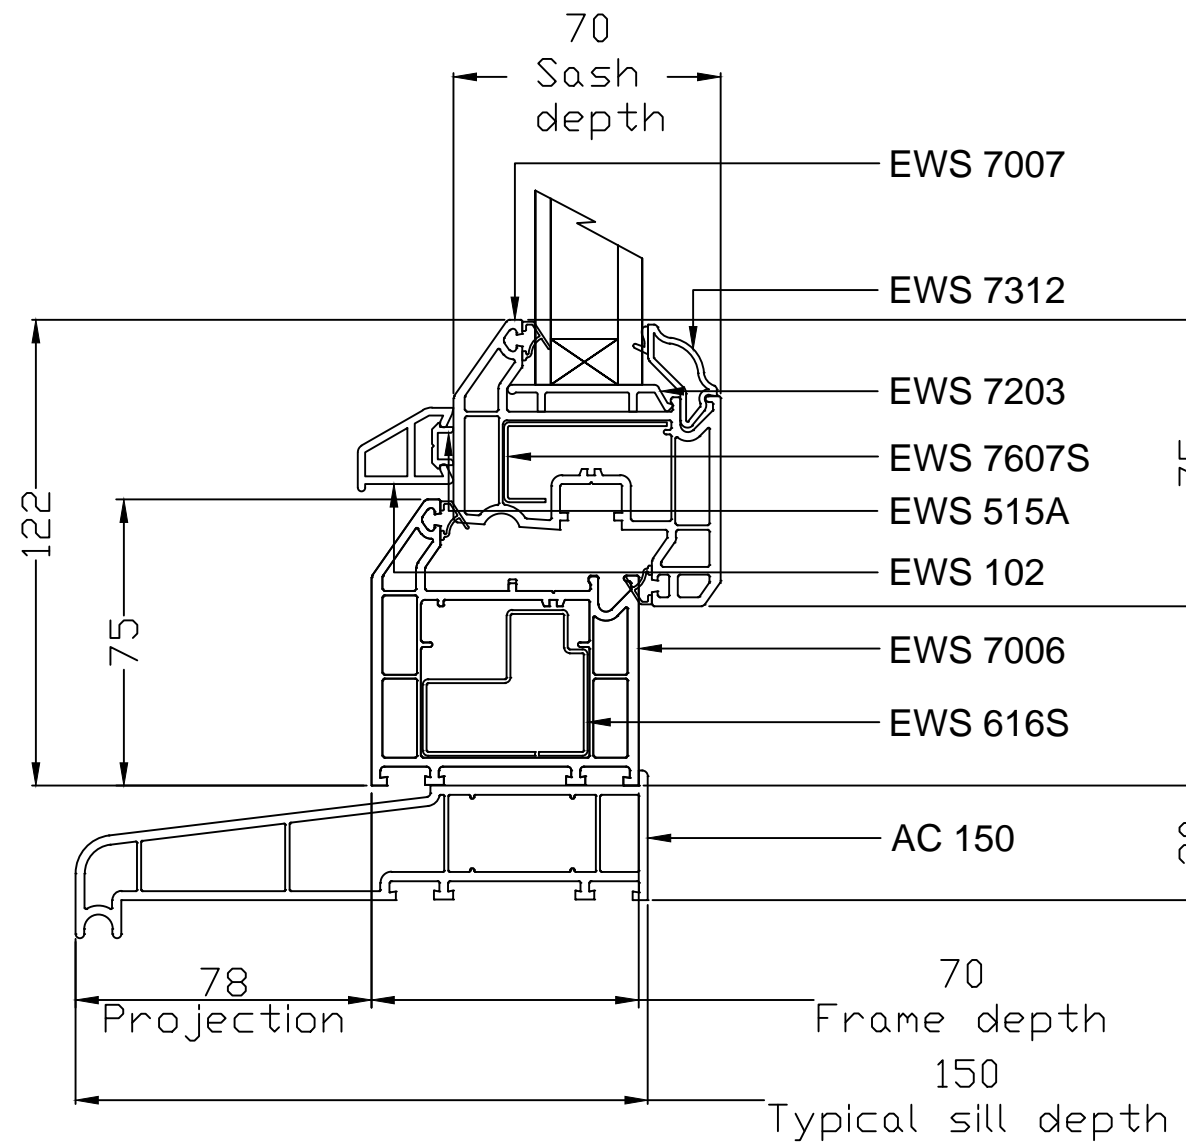

Typical Tilt & Turn Style Window

Section 'A - A'

Section 'B - B'

Section 'C - C'

24 Howlett Way,
Thetford,
Norfolk.
IP24 1HZ
Tel : 01842 763529
Fax : 01842 752398

Revision Details:	First Issue
Date:	22/01/15
By:	D Marshall
Revision:	-
Revision Details:	
Date:	
By:	
Revision:	

Project Ref:	Eurologik 70 Windows & Doors Typical Sectional Details
--------------	--

Drawing Title:	Tilt & Turn Style Window
----------------	--------------------------

Drawing Status:	For Information
-----------------	-----------------

Drawn:	D Marshall
Checked:	D Sismey
Date:	22/01/15
Scale: (A3)	1:20; 1:2 U.O.S.
Sheet:	2 of 4

Dwg. Number:	Eurocell Windows & Doors
--------------	--------------------------